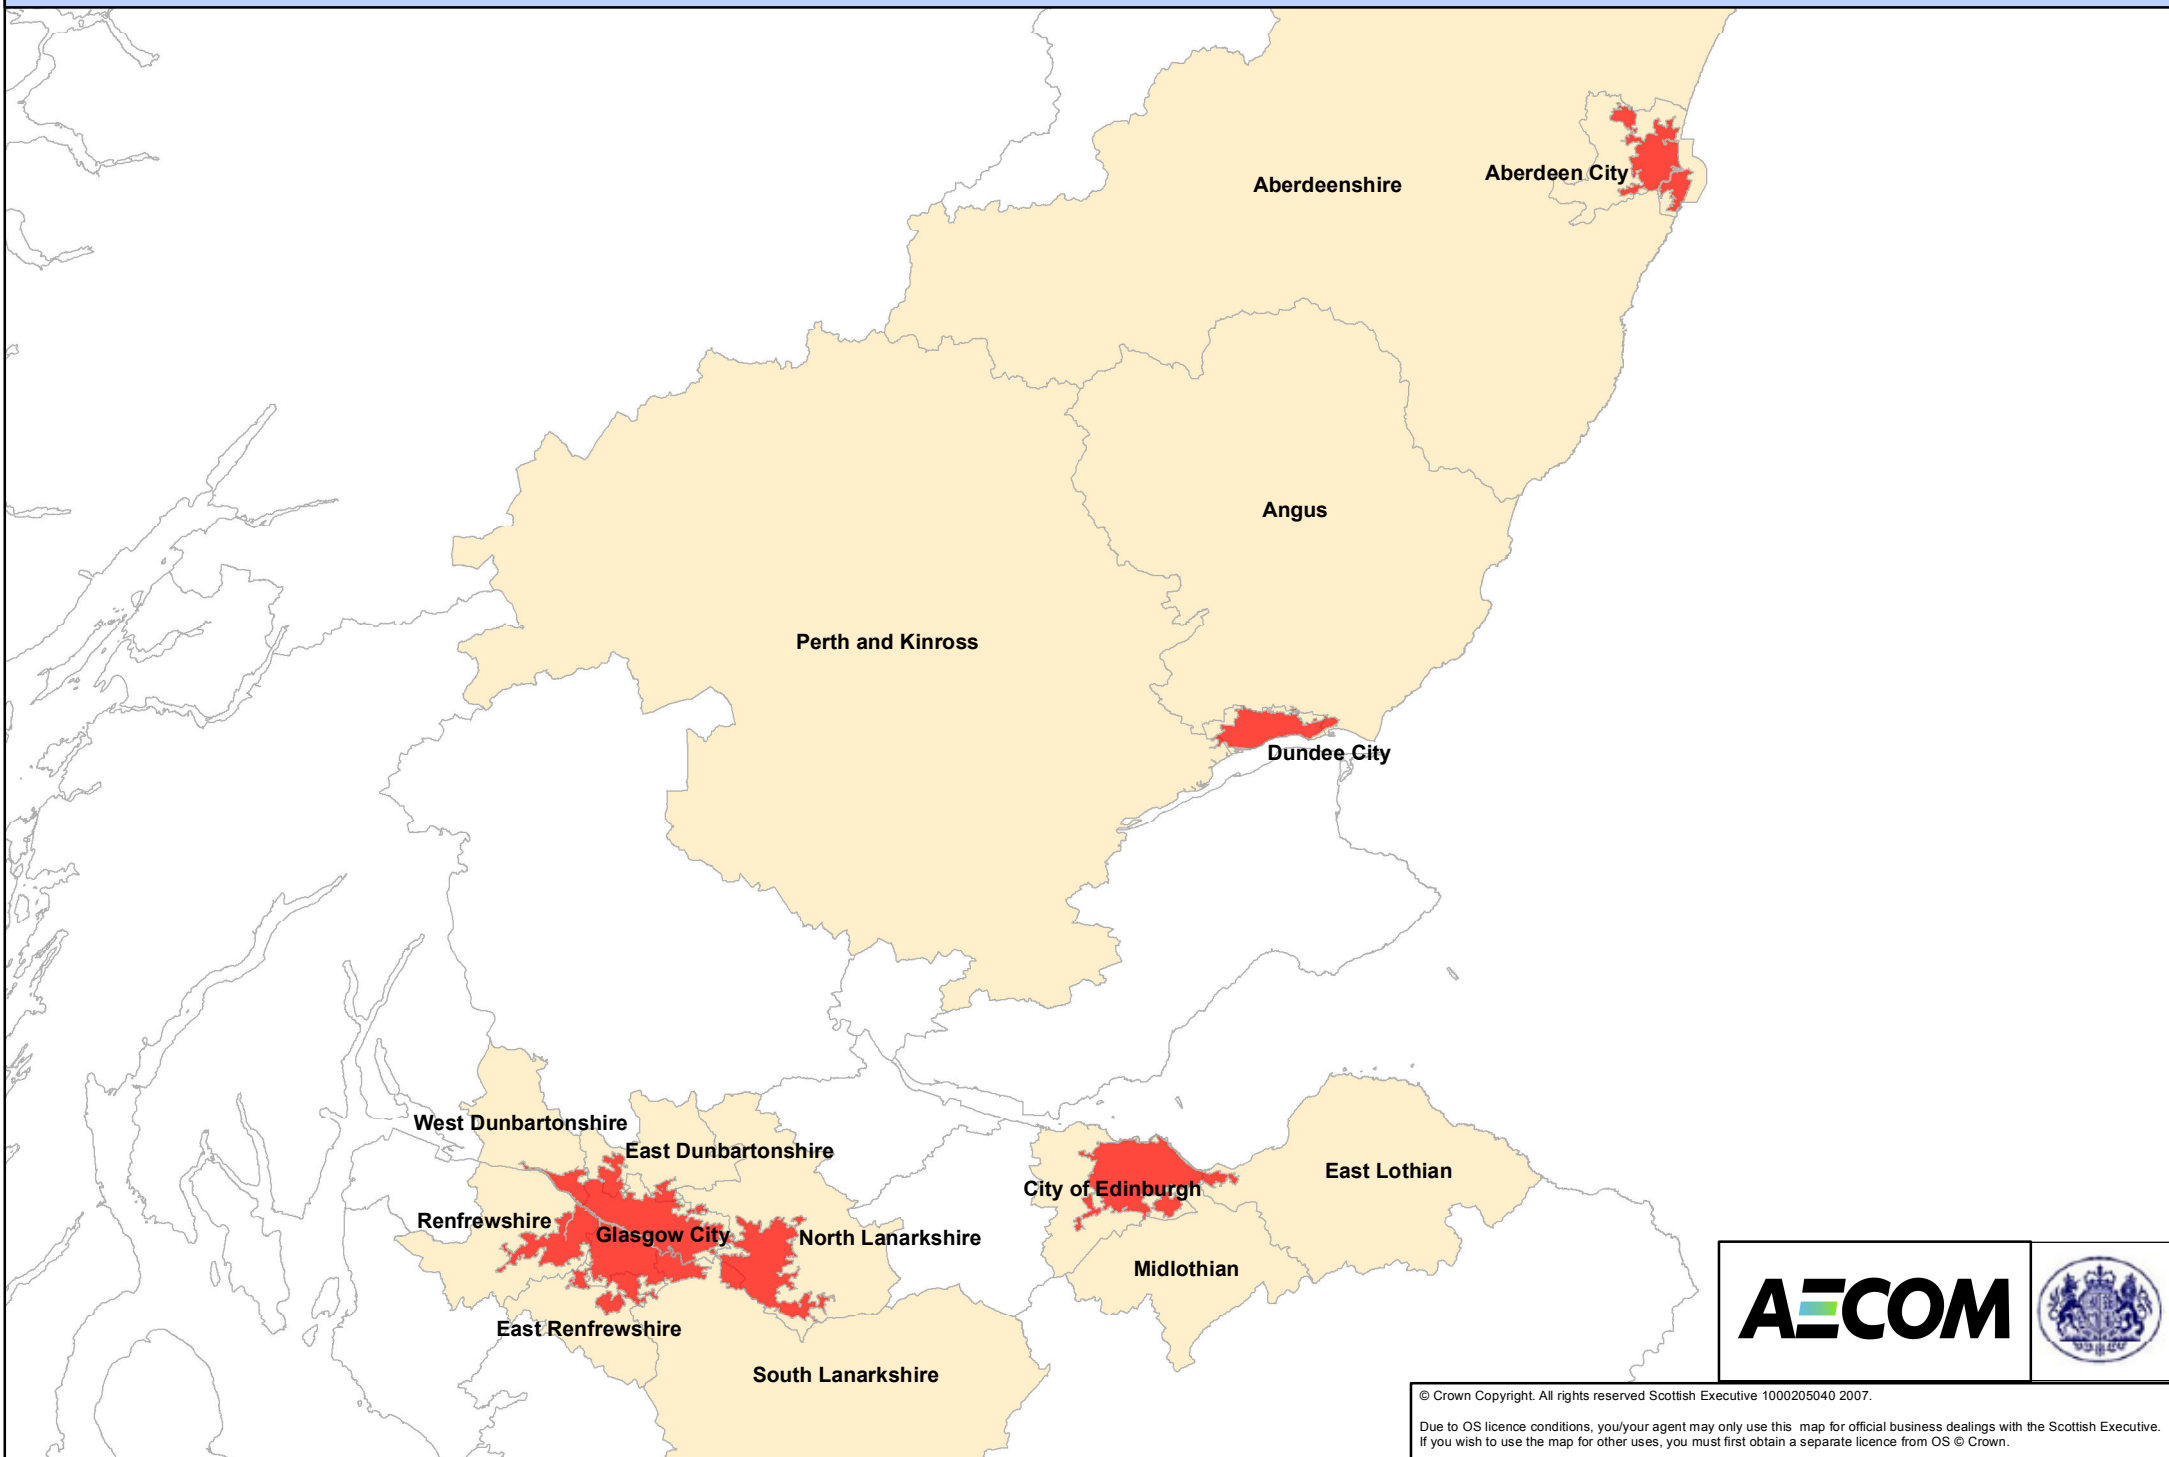

Agglomeration Boundaries - Second Round of END Noise Mapping (Scotland)

© Crown Copyright. All rights reserved Scottish Executive 1000205040 2007.
Due to OS licence conditions, you/your agent may only use this map for official business dealings with the Scottish Executive.
If you wish to use the map for other uses, you must first obtain a separate licence from OS © Crown.