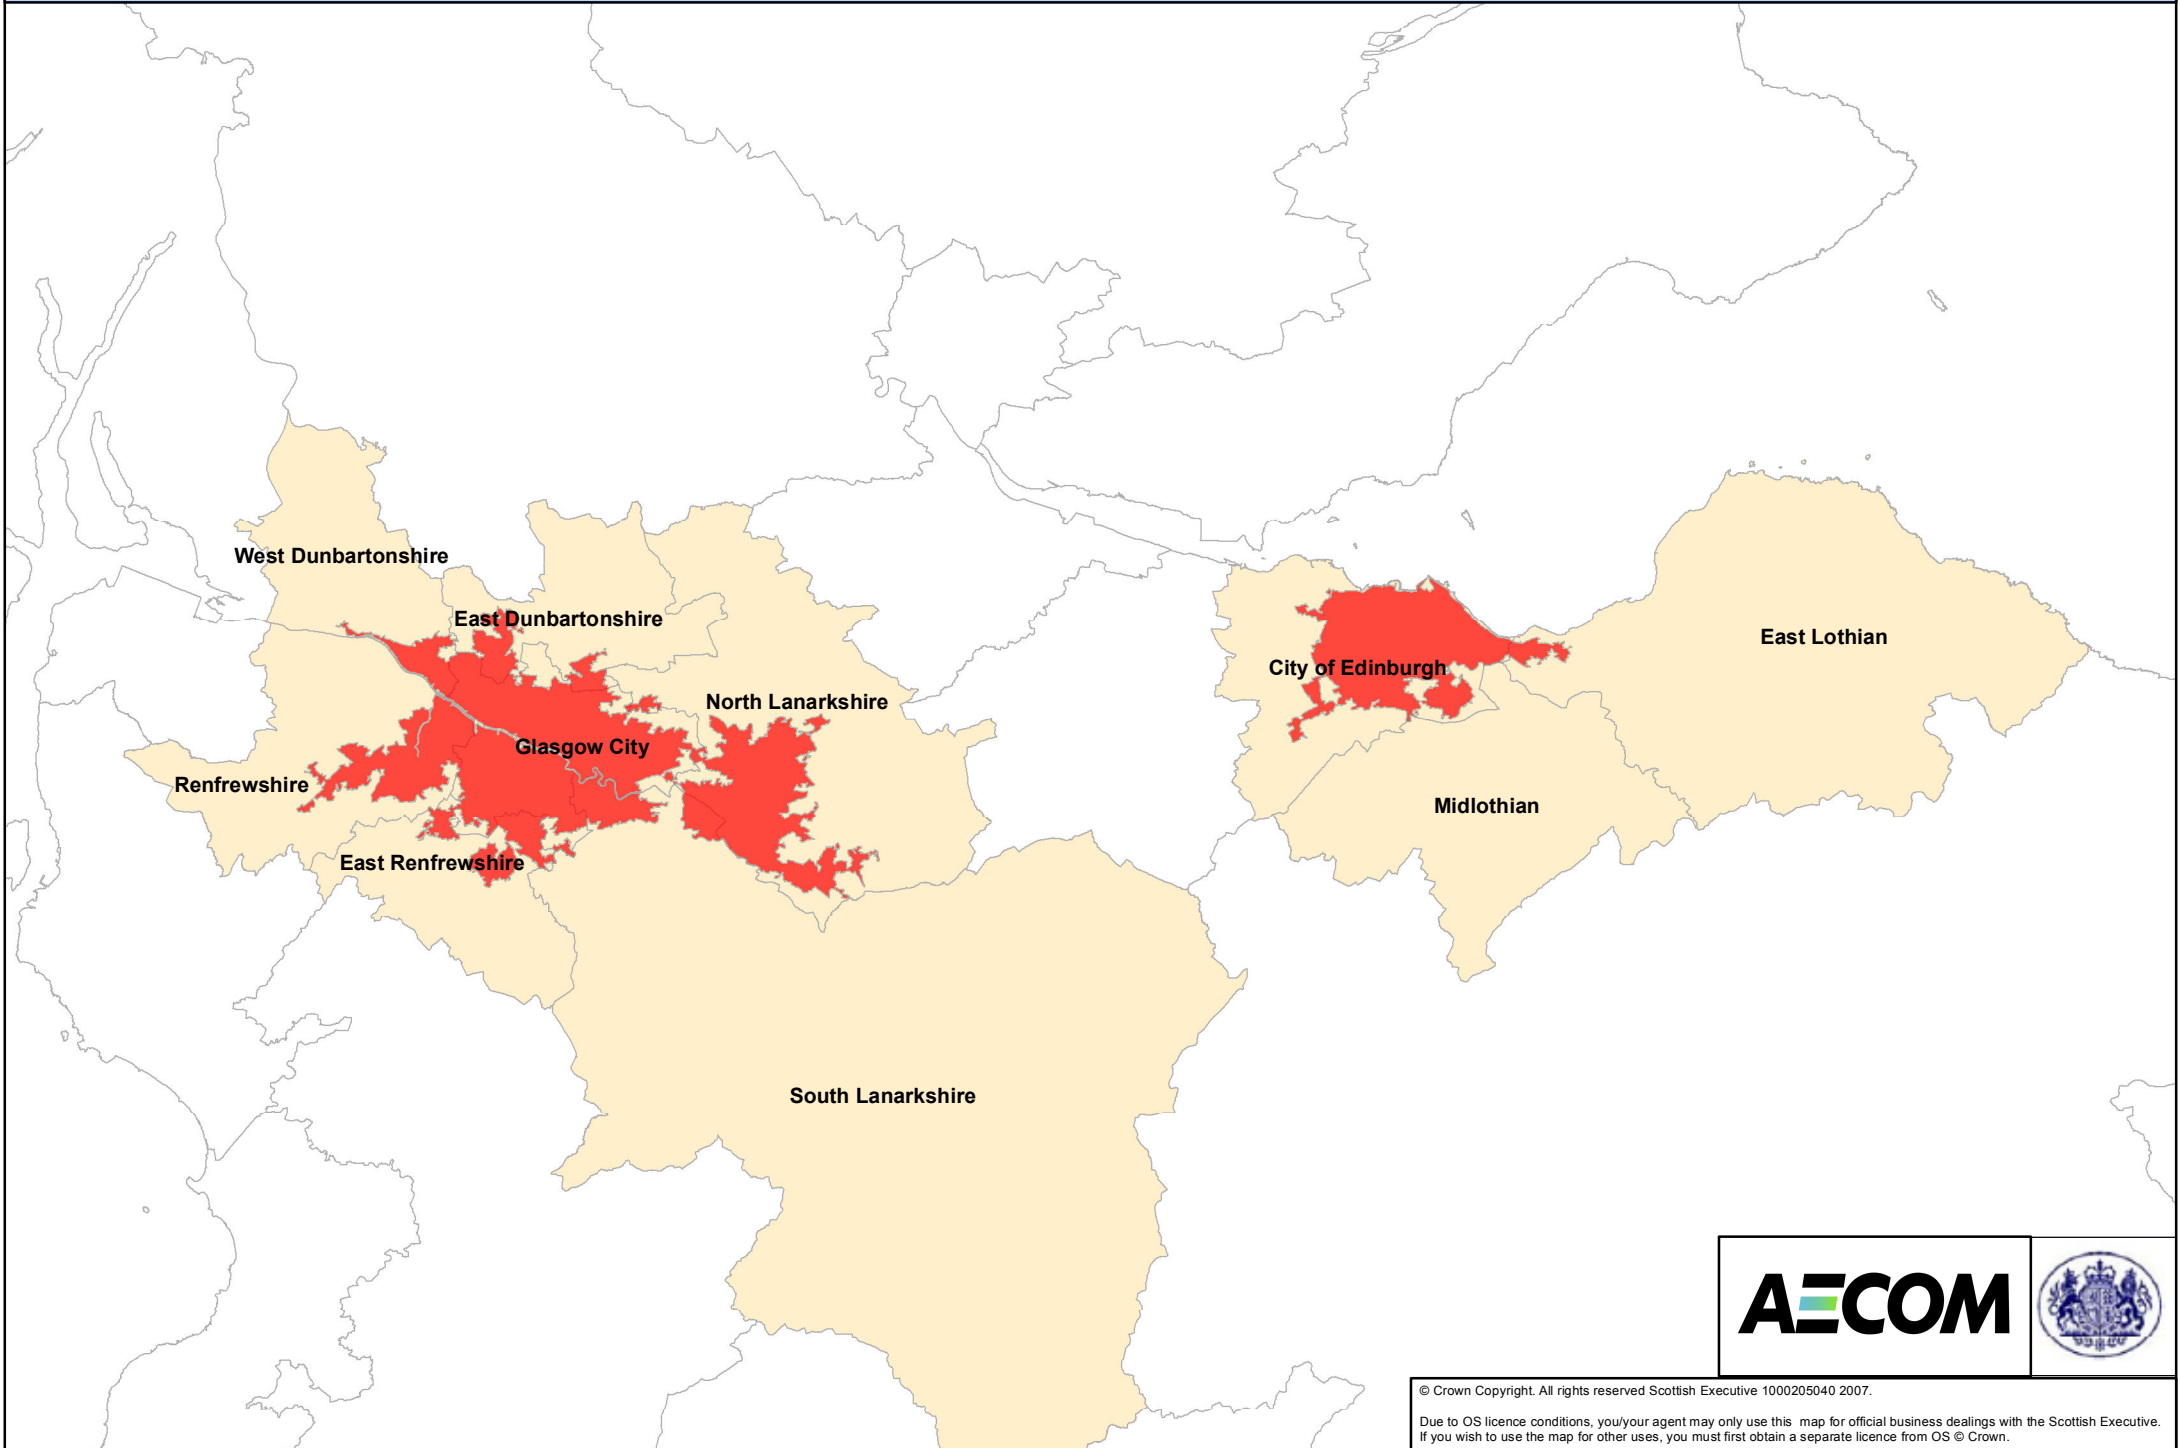

Agglomeration Boundaries - First Round of END Noise Mapping (Scotland)

© Crown Copyright. All rights reserved Scottish Executive 1000205040 2007.

Due to OS licence conditions, you/your agent may only use this map for official business dealings with the Scottish Executive. If you wish to use the map for other uses, you must first obtain a separate licence from OS © Crown.